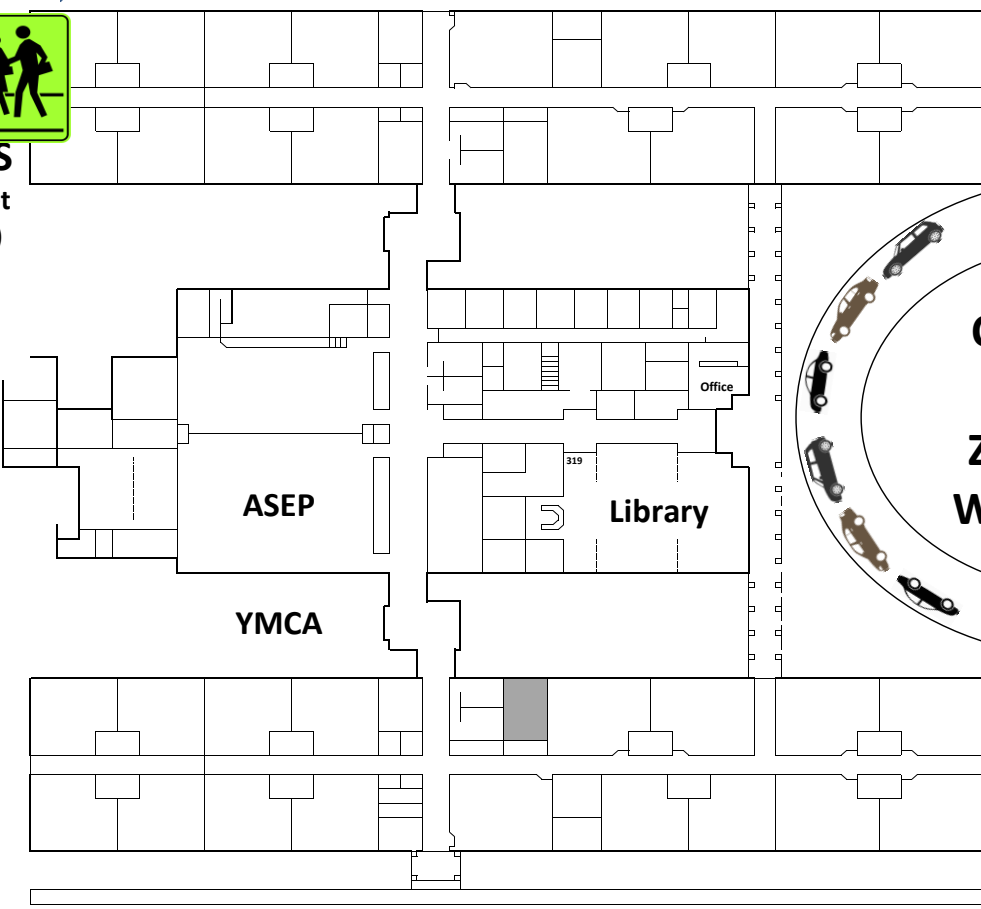

FIRE STATION #9

Car rider line-up; Enter **WEST SIDE** of Fire Station

Sidewalk to Bryant Farms

CROSS-WALK

**WALKERS**  
(Parents meet here at 2:55)

**Car-Rider  
Pick-Up  
Zone (No  
Walk-Ups!)**

**Buses Only (NO cars or private vehicles )**